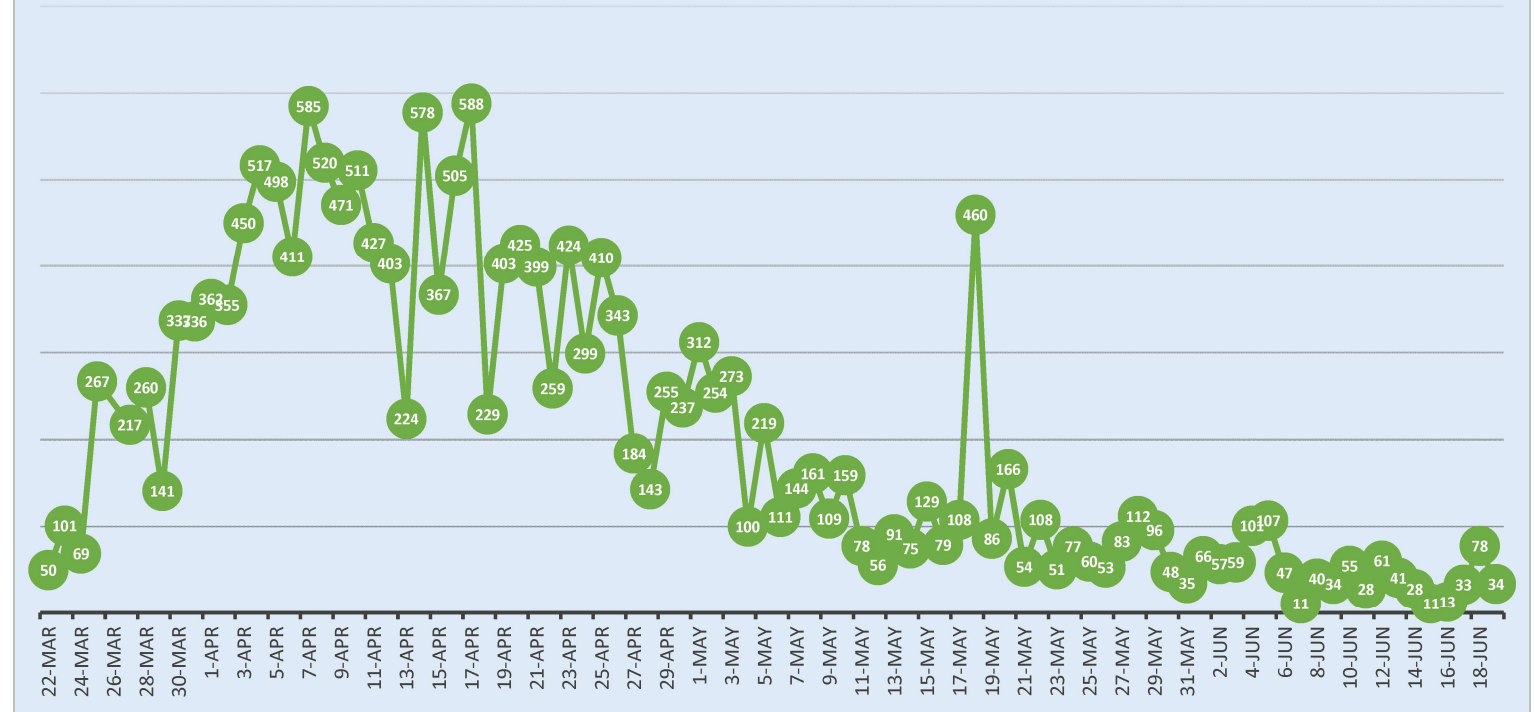

### Total Positive Cases - From State DOH Numbers

### Essex County Daily Positive Reported Cases

### Average Daily Positive Cases for the Previous 7 Days in Essex County