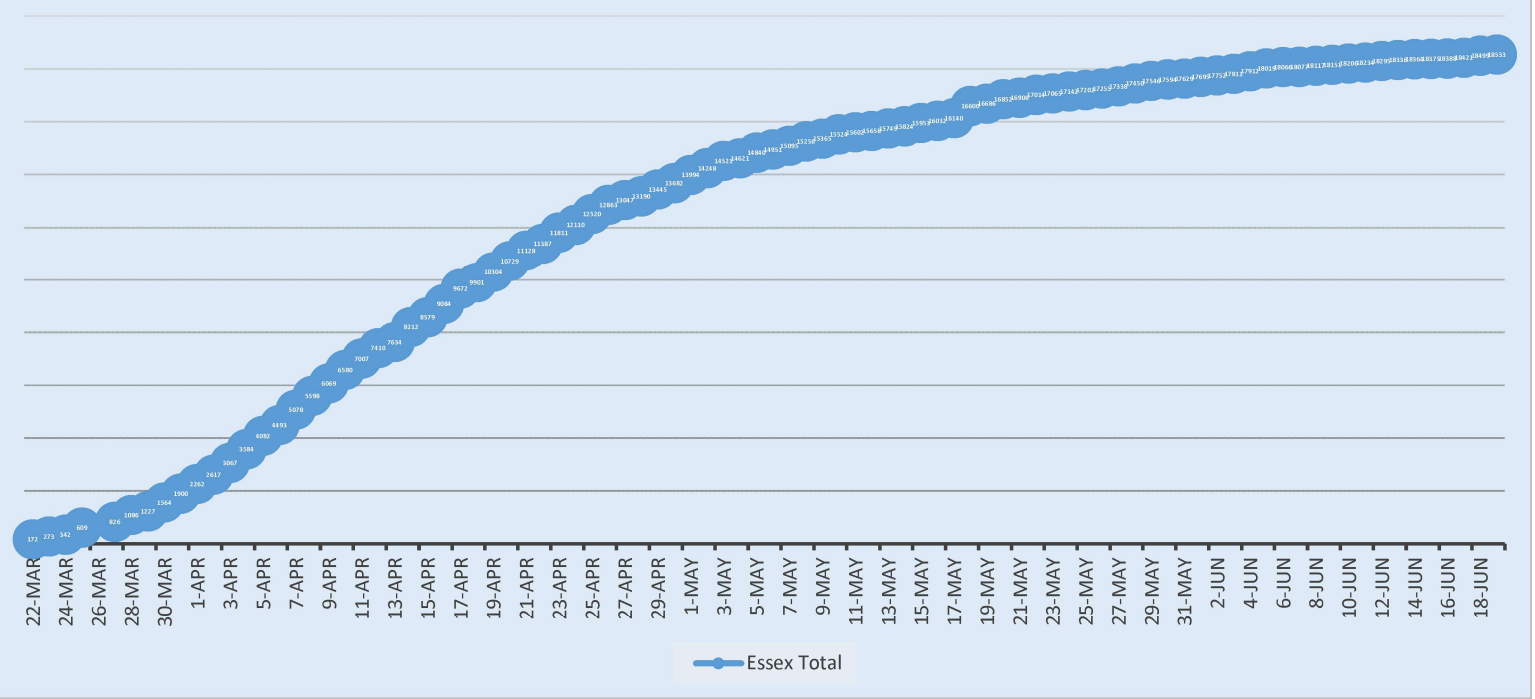

### Total Positive Cases - From State DOH Numbers

### Essex County Daily Positive Reported Cases

### Average Daily Positive Cases for the Previous 7 Days in Essex County